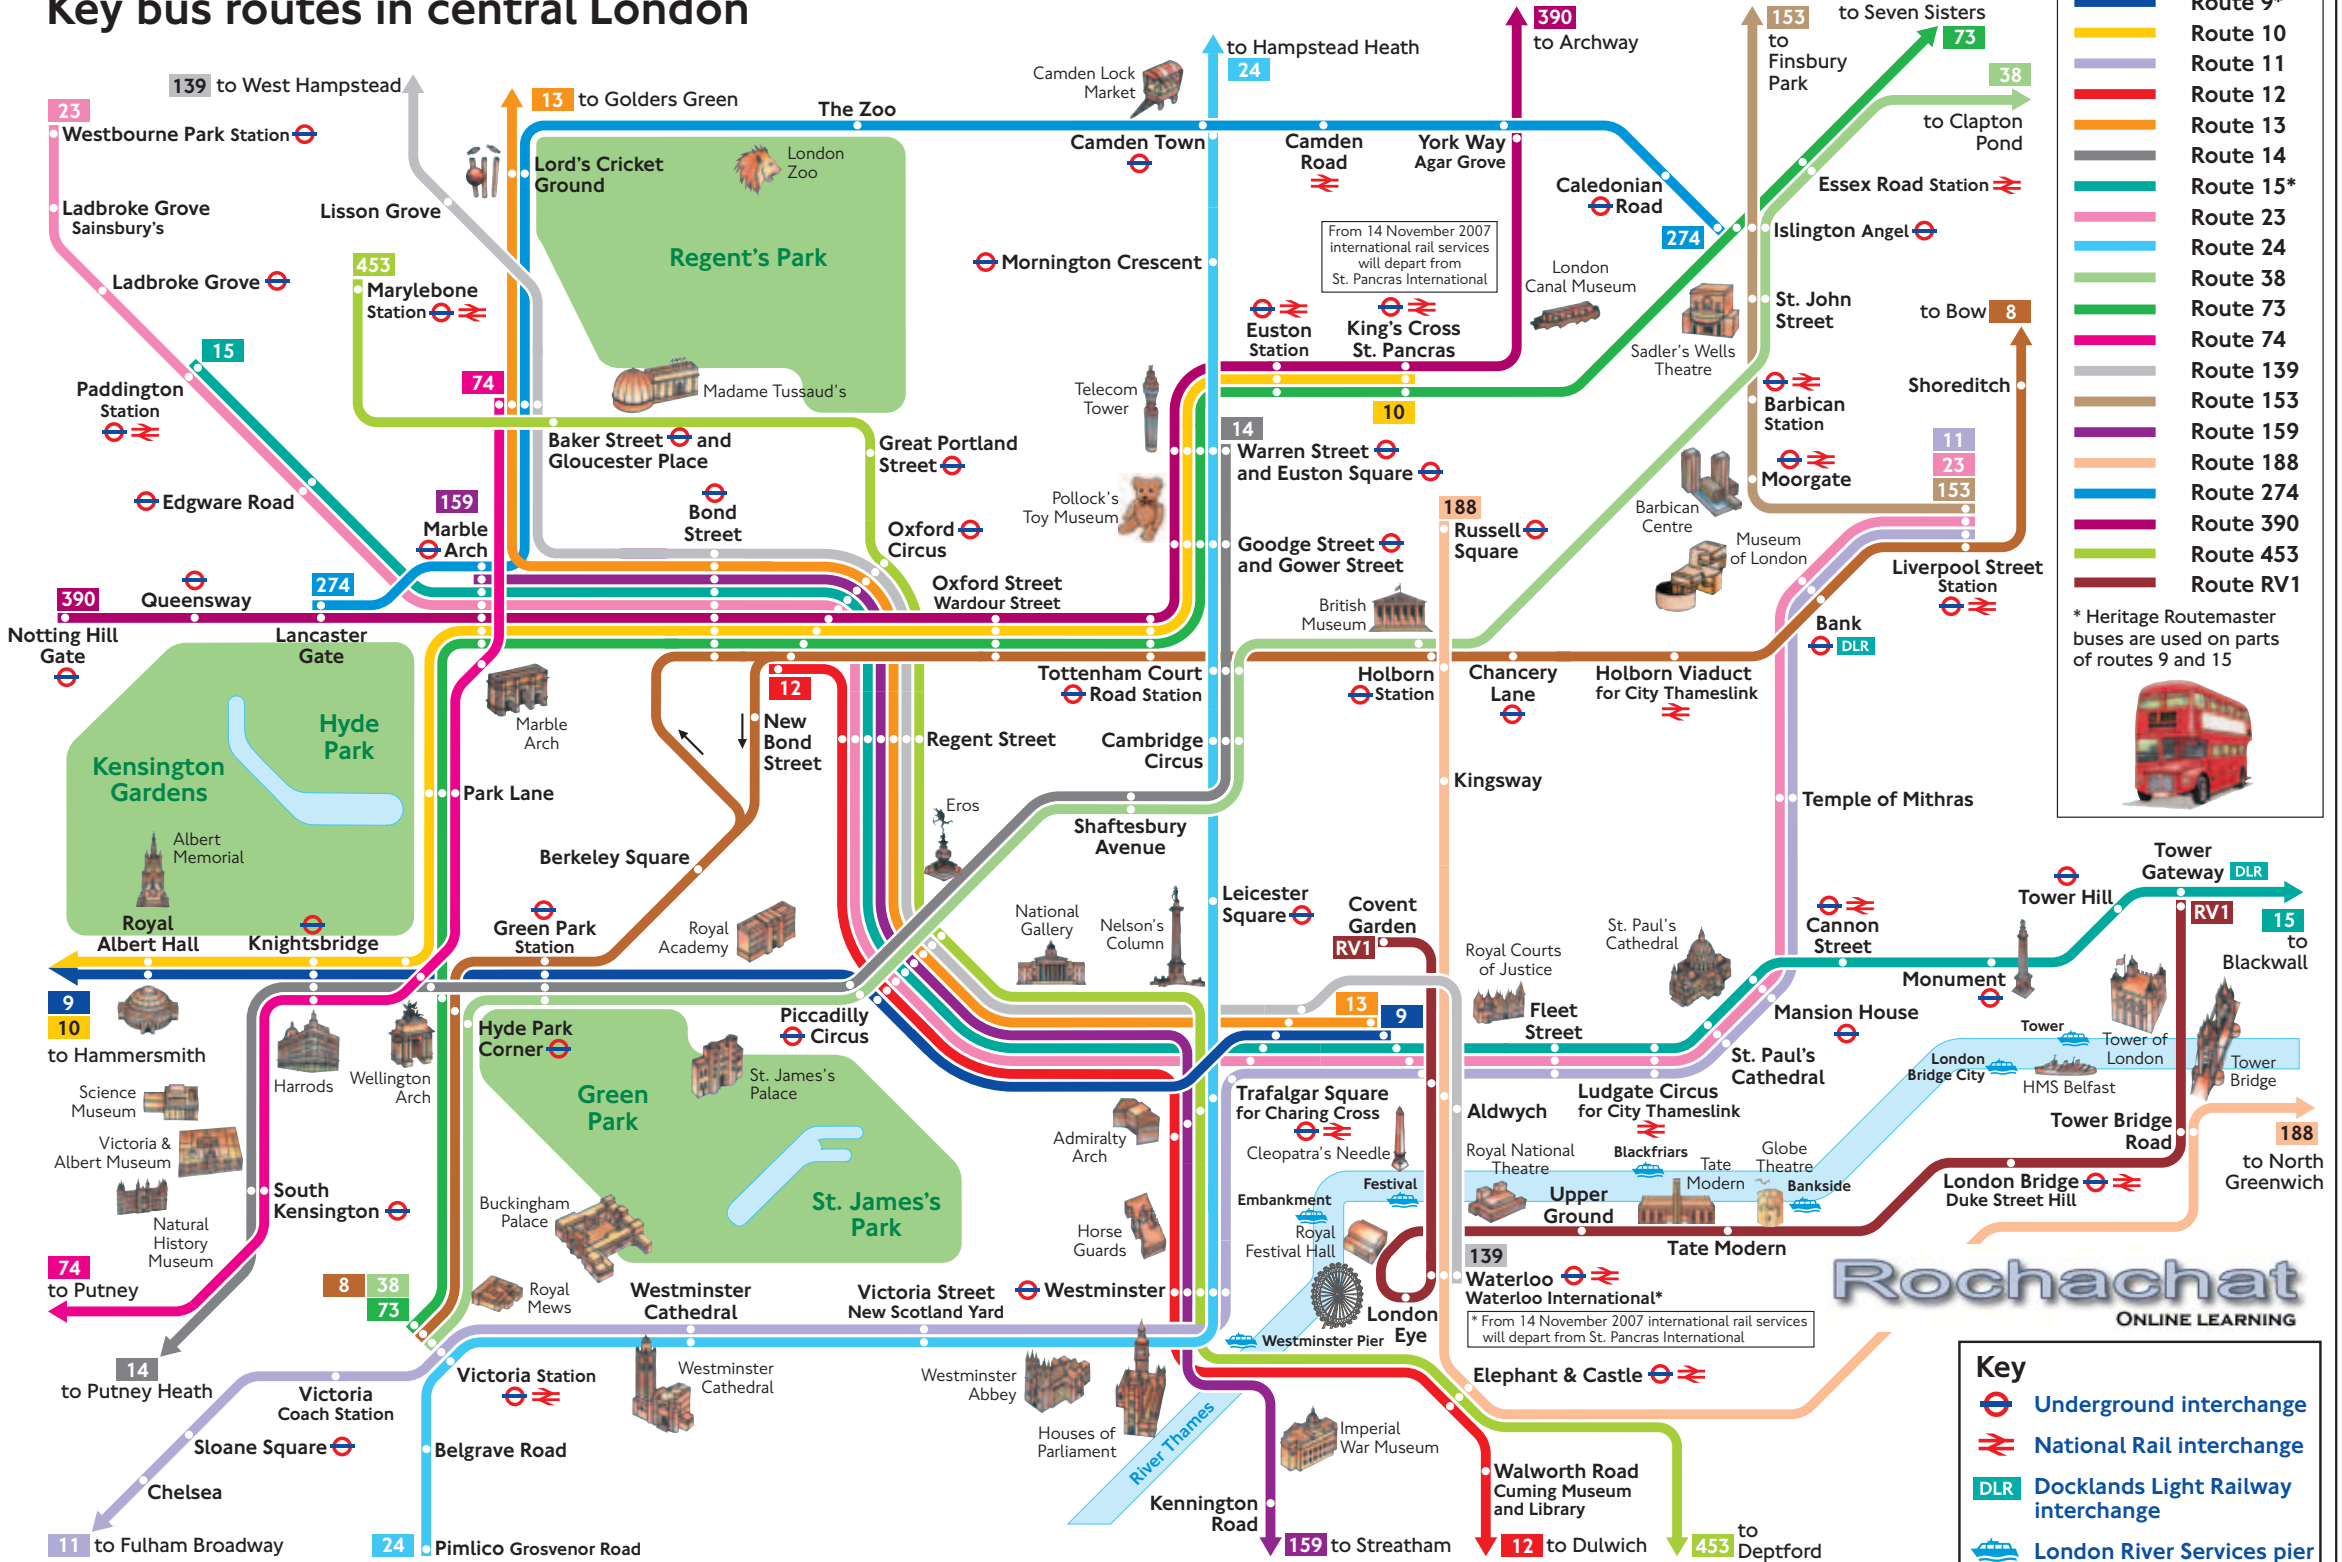

# Key bus routes in central London

**Rochachat**  
ONLINE LEARNING

From 14 November 2007 international rail services will depart from St. Pancras International

From 14 November 2007 international rail services will depart from St. Pancras International